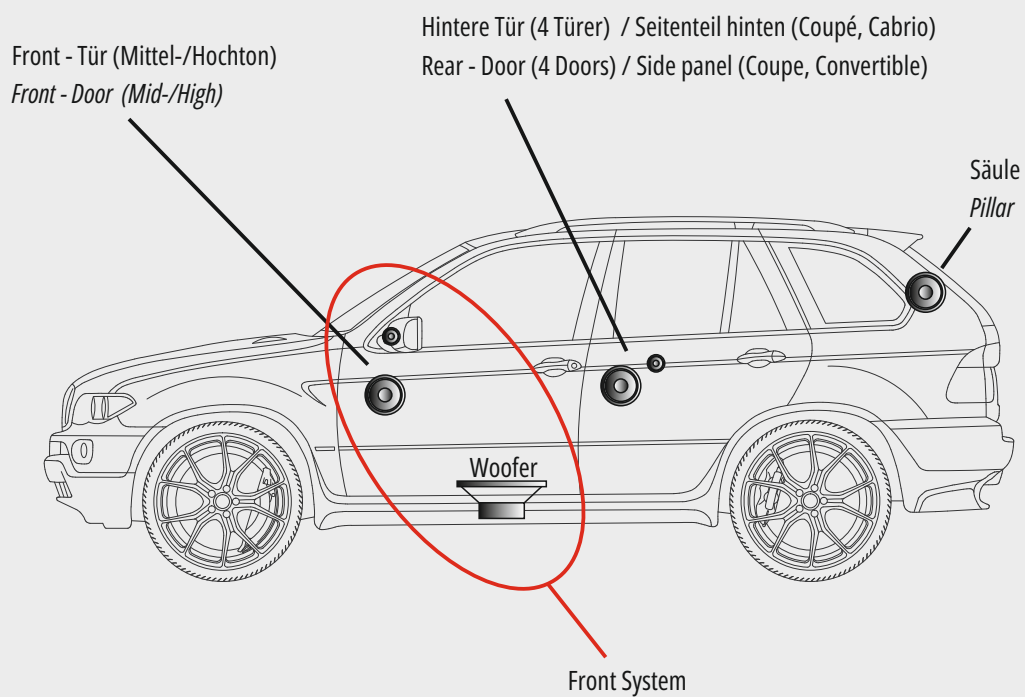

Einbaupositionen / Mounting positions