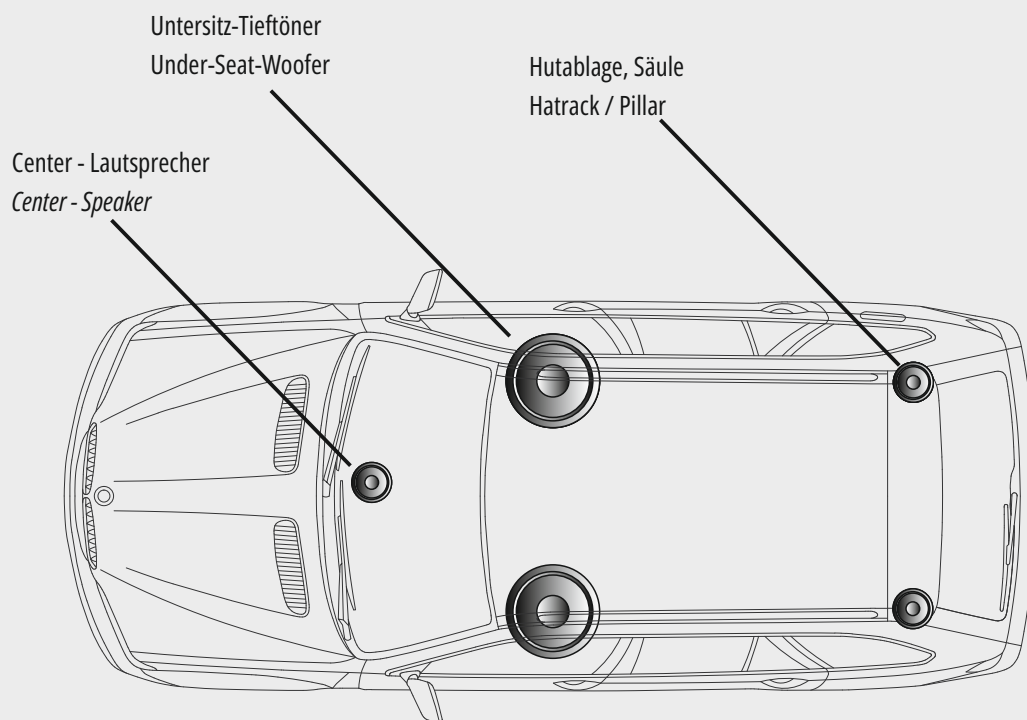

Einbaupositionen / Mounting positions